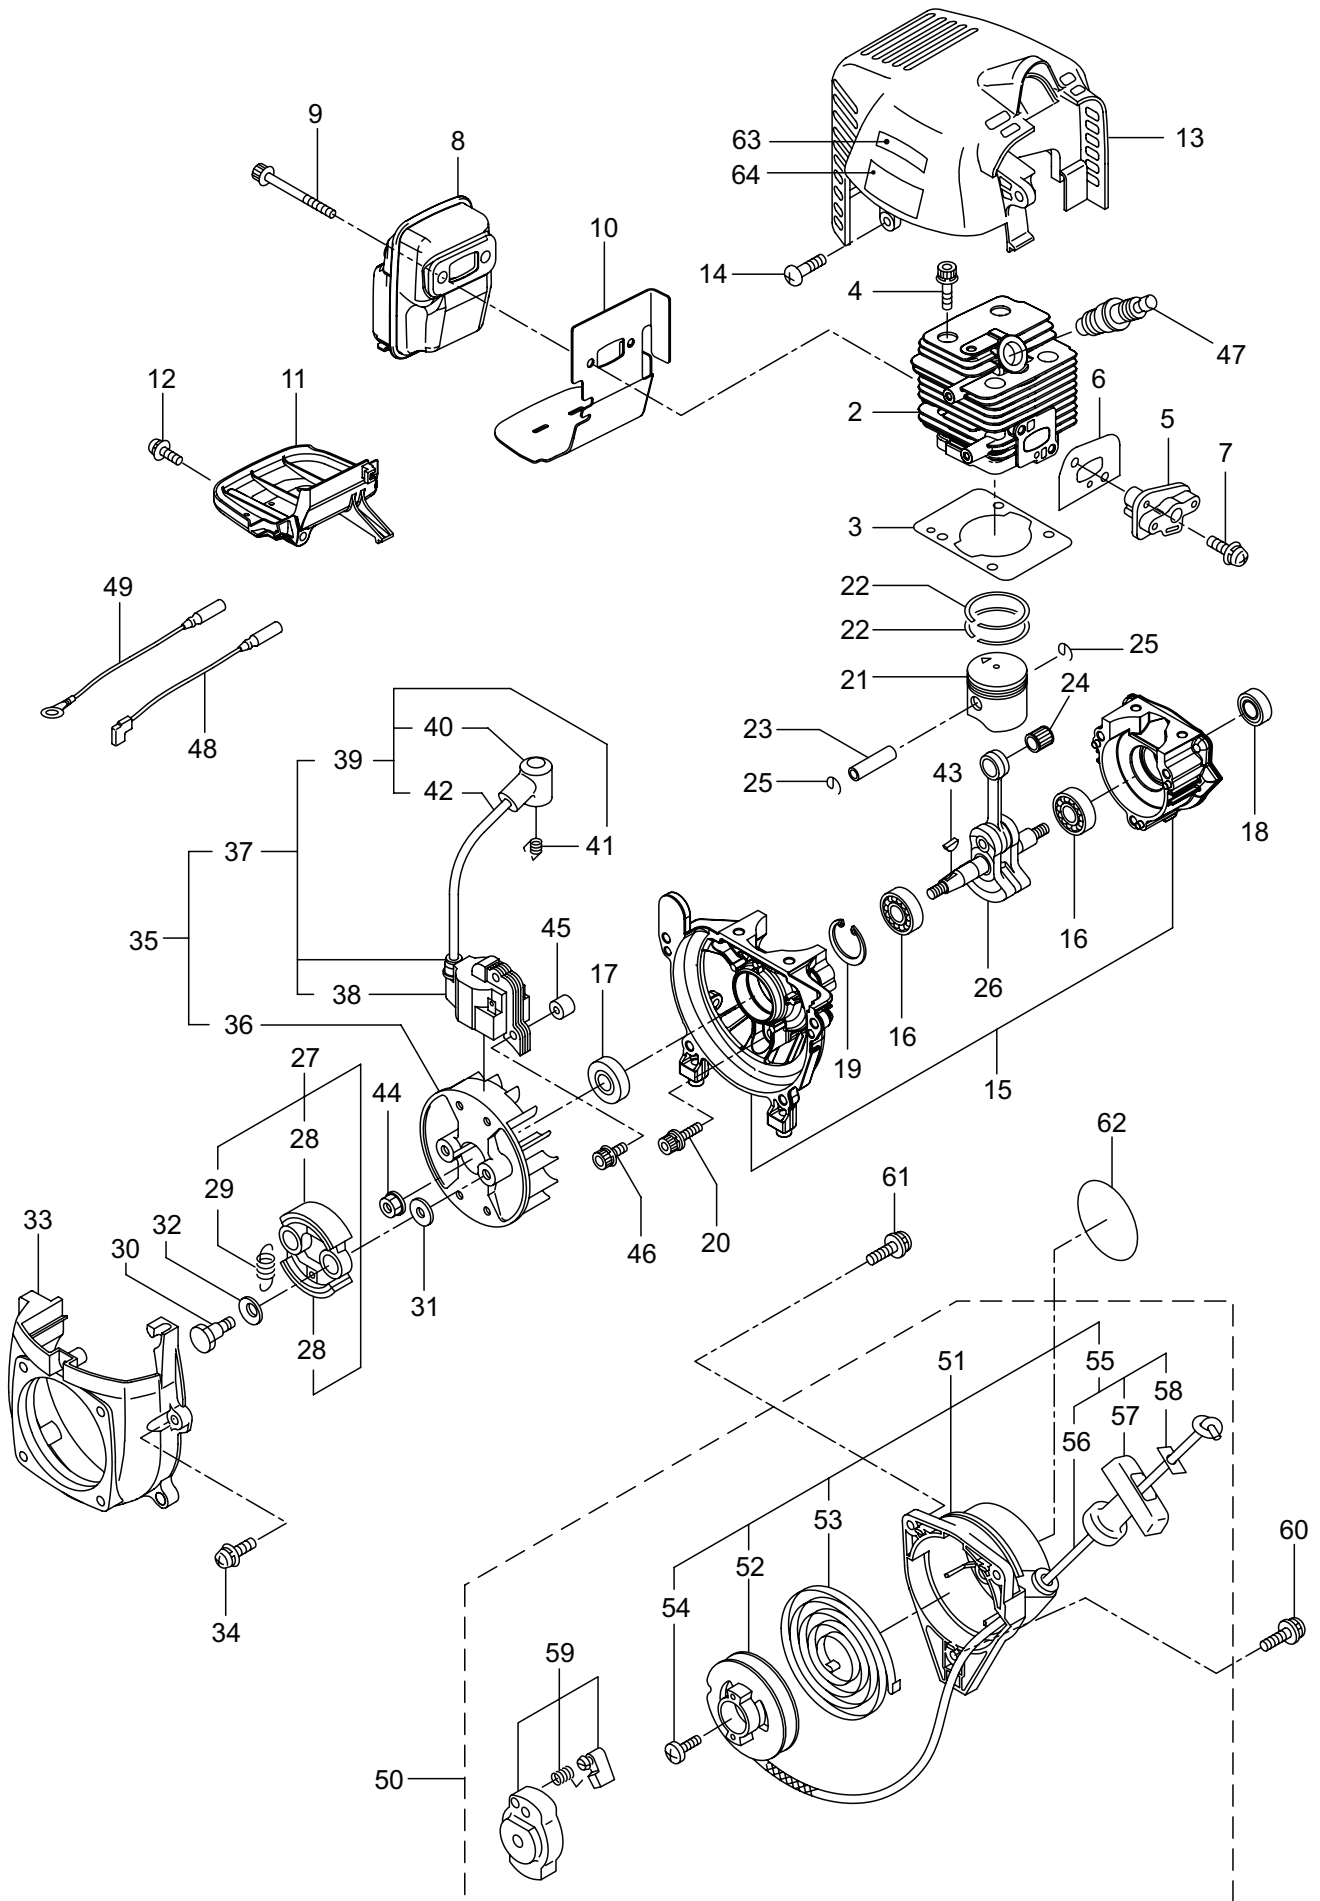

2. AHT2630D-L GEARCASE

Ref. No.	Part No.	Part Name	Q'ty	Remarks
2-46	407337	Knob	1	
2-47	407338	Washer	2	
2-48	407339	Spring	1	
2-49	631770	Screw	1	M6x12
2-50	631749	Spring Washer	1	M6
2-51	582436	Washer	1	M6
2-52	407340	Plate	1	
2-53	407341	Bolt	1	M6x25
2-54	407342	Lever	1	
2-55	407343	Bush	1	
2-56	407344	Spring	1	
2-57	646471	Washer	1	
2-58	407345	Bolt	1	M5x8
2-59	407347	Plate	1	
2-60	407348	Washer, Wave	2	
2-61	407349	Label	1	

3. AHT2630D-L ENGINE

Ref. No.	Part No.	Part Name	Q'ty	Remarks
3-46	261256	Cap Screw	2	M4x25
3-47	288264	Spark Plug	1	BPMR8Y
3-48	267492	Lead	1	130L
3-49	282880	Wire, Lead	1	
3-50	288684	Recoil Starter Ass'y	1	Incl.51-59
3-51	288685	Starter Ass'y	1	Incl.52-58
3-52	288967	Reel	1	
3-53	288968	Spiral Spring	1	
3-54	262922	Screw	1	
3-55	288969	Starter Rope Ass'y	1	Incl.56-58
3-56	288970	Starter Rope	1	
3-57	261725	Starter Grip	1	
3-58	283511	Rope Stopper	1	
3-59	288971	Starter Pawl Ass'y	1	
3-60	269833	Screw	1	M4x16
3-61	280489	Screw	2	M4x20
3-62	276312	Label	1	
3-63	284587	Label	1	
3-64	286122	Label	1	MARUYAMA