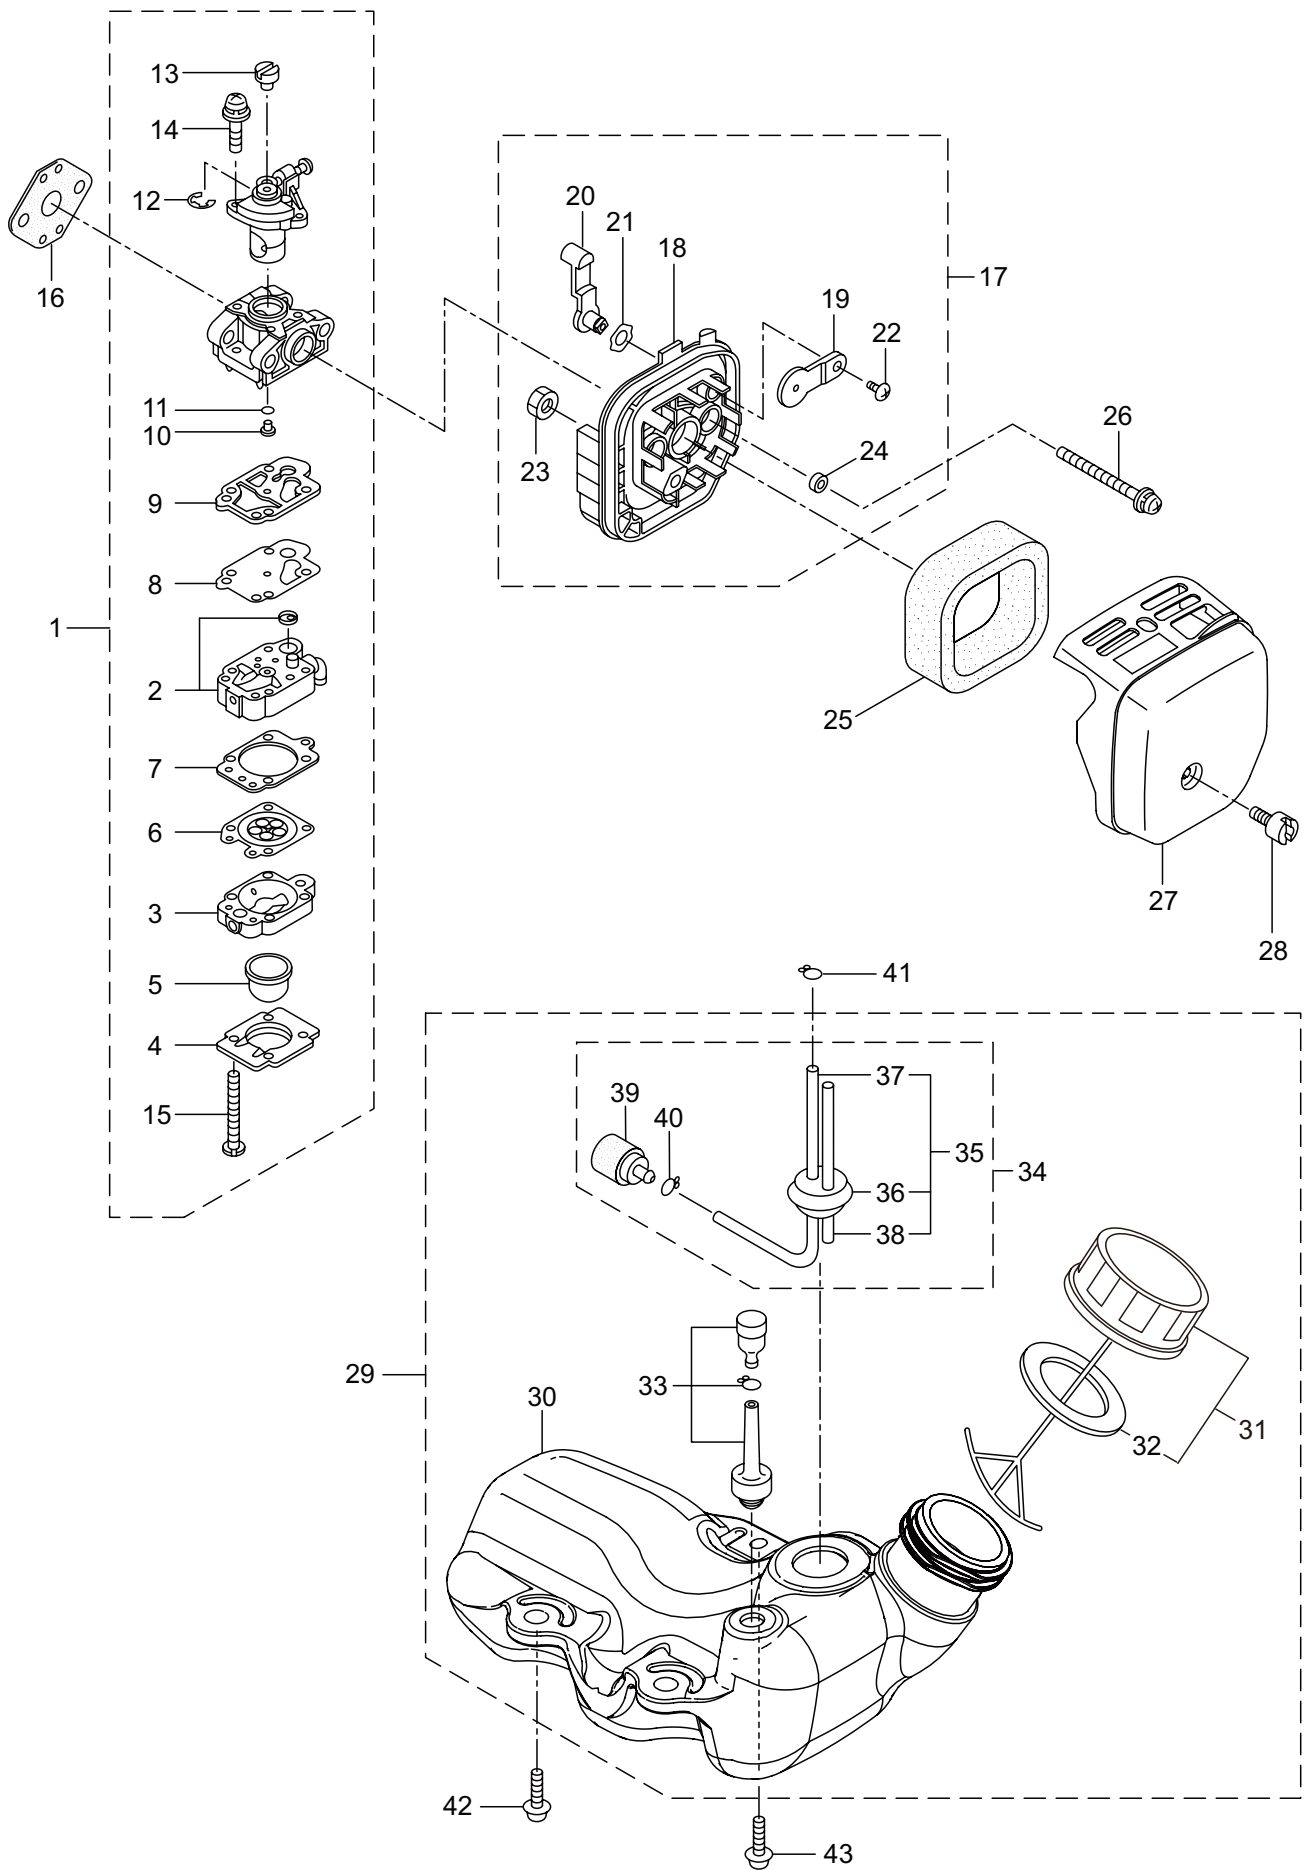

4. AHT2630D-L
CARBURETOR, FUEL TANK

Ref. No.	Part No.	Part Name	Q'ty	Remarks
4-1	276328	Carburetor Ass'y	1	Incl.2-15
4-2	281597	Pump Body	1	
4-3	262991	Purge Body	1	
4-4	262992	Cover Plate	1	
4-5	261874	Primer Bulb	1	
4-6	283905	Diaphragm, Meterring	1	
4-7	262993	Gasket	1	
4-8	262994	Diaphragm,Fuel Pump	1	
4-9	282576	Gasket	1	
4-10	285030	Main Jet	1	
4-11	261871	O-Ring	1	
4-12	261876	E-Ring	1	
4-13	261658	Swivel	1	
4-14	264682	Screw	2	
4-15	262996	Screw	4	
4-16	261864	Gasket	1	
4-17	289048	Case Ass'y	1	Incl.18-24
4-18	269050	Case Body	1	
4-19	289019	Valve	1	
4-20	284803	Lever	1	
4-21	284816	Washer	1	6.4x11x0.15
4-22	269032	Screw	1	
4-23	126993	Nut	1	M5
4-24	269051	Sleeve	2	
4-25	269030	Element	1	
4-26	281777	Screw	2	M5x55
4-27	269580	Cleaner Cover	1	
4-28	269031	Screw	1	M5x12
4-29	276310	Fuel Tank Ass'y	1	Incl.30-40
4-30	273467	Fuel Tank	1	
4-31	275306	Fuel Tank Cap Ass'y	1	Incl.32
4-32	274875	Gasket	1	
4-33	261696	Breather Ass'y	1	
4-34	265752	Fuel Pipe Pick-up Ass'y	1	Incl.35-40
4-35	264031	Fuel Pipe Ass'y	1	Incl.36-38
4-36	261115	Grommet	1	
4-37	261690	Fuel Pipe	1	160L
4-38	263038	Return Pipe	1	3x6x85L
4-39	264653	Filter Ass'y	1	
4-40	261117	Clip	1	
4-41	261117	Clip	1	
4-42	269828	Screw	2	M5x16
4-43	281208	Screw	1	M5x16