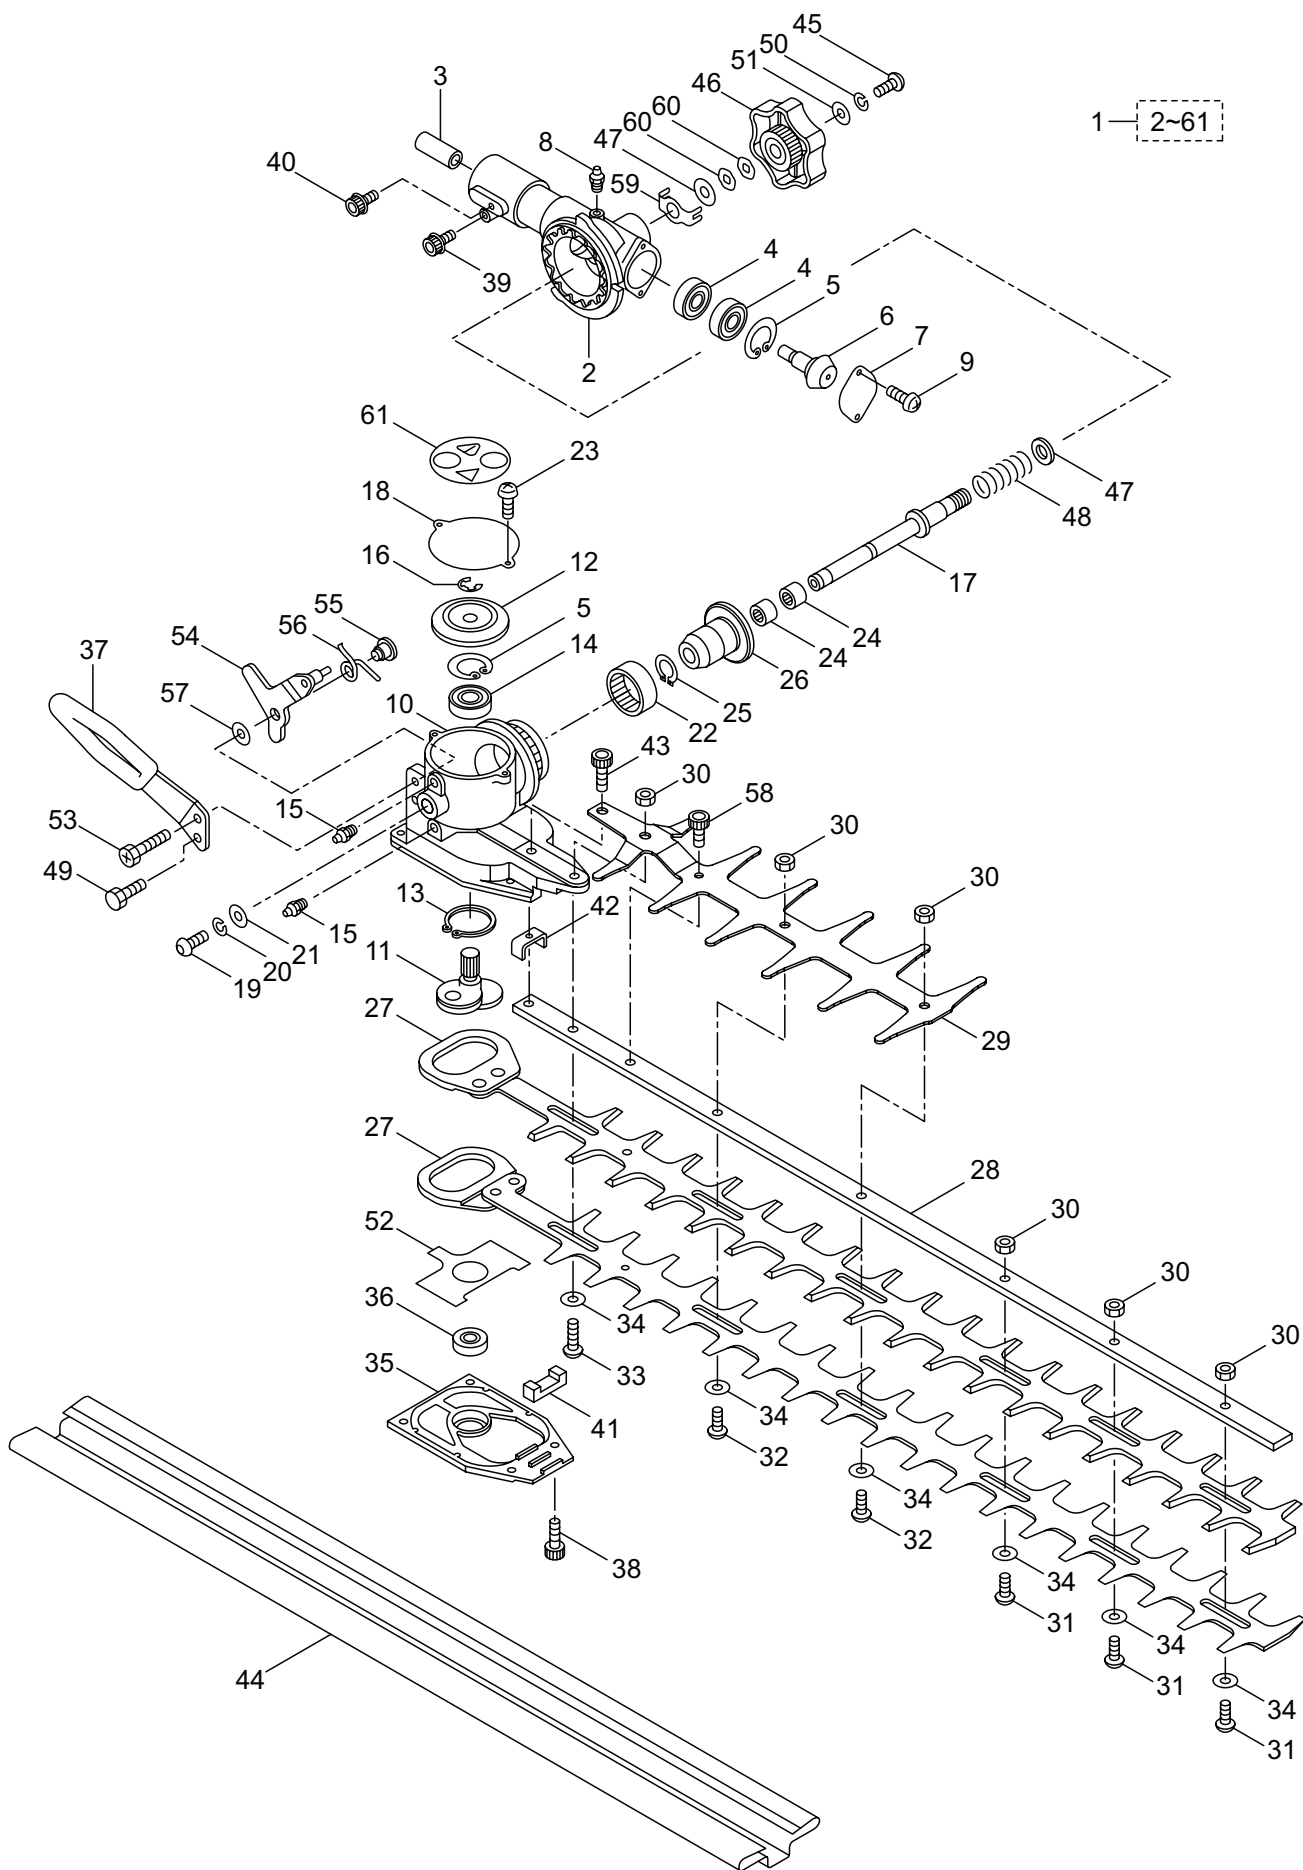

2. AHT2630D-L GEARCASE

Ref. No.	Part No.	Part Name	Q'ty	Remarks
2-46	407337	Knob	1	
2-47	407338	Washer	2	
2-48	407339	Spring	1	
2-49	631770	Screw	1	M6x12
2-50	631749	Spring Washer	1	M6
2-51	582436	Washer	1	M6
2-52	407340	Plate	1	
2-53	407341	Bolt	1	M6x25
2-54	407342	Lever	1	
2-55	407343	Bush	1	
2-56	407344	Spring	1	
2-57	646471	Washer	1	
2-58	407345	Bolt	1	M5x8
2-59	407347	Plate	1	
2-60	407348	Washer, Wave	2	
2-61	407349	Label	1