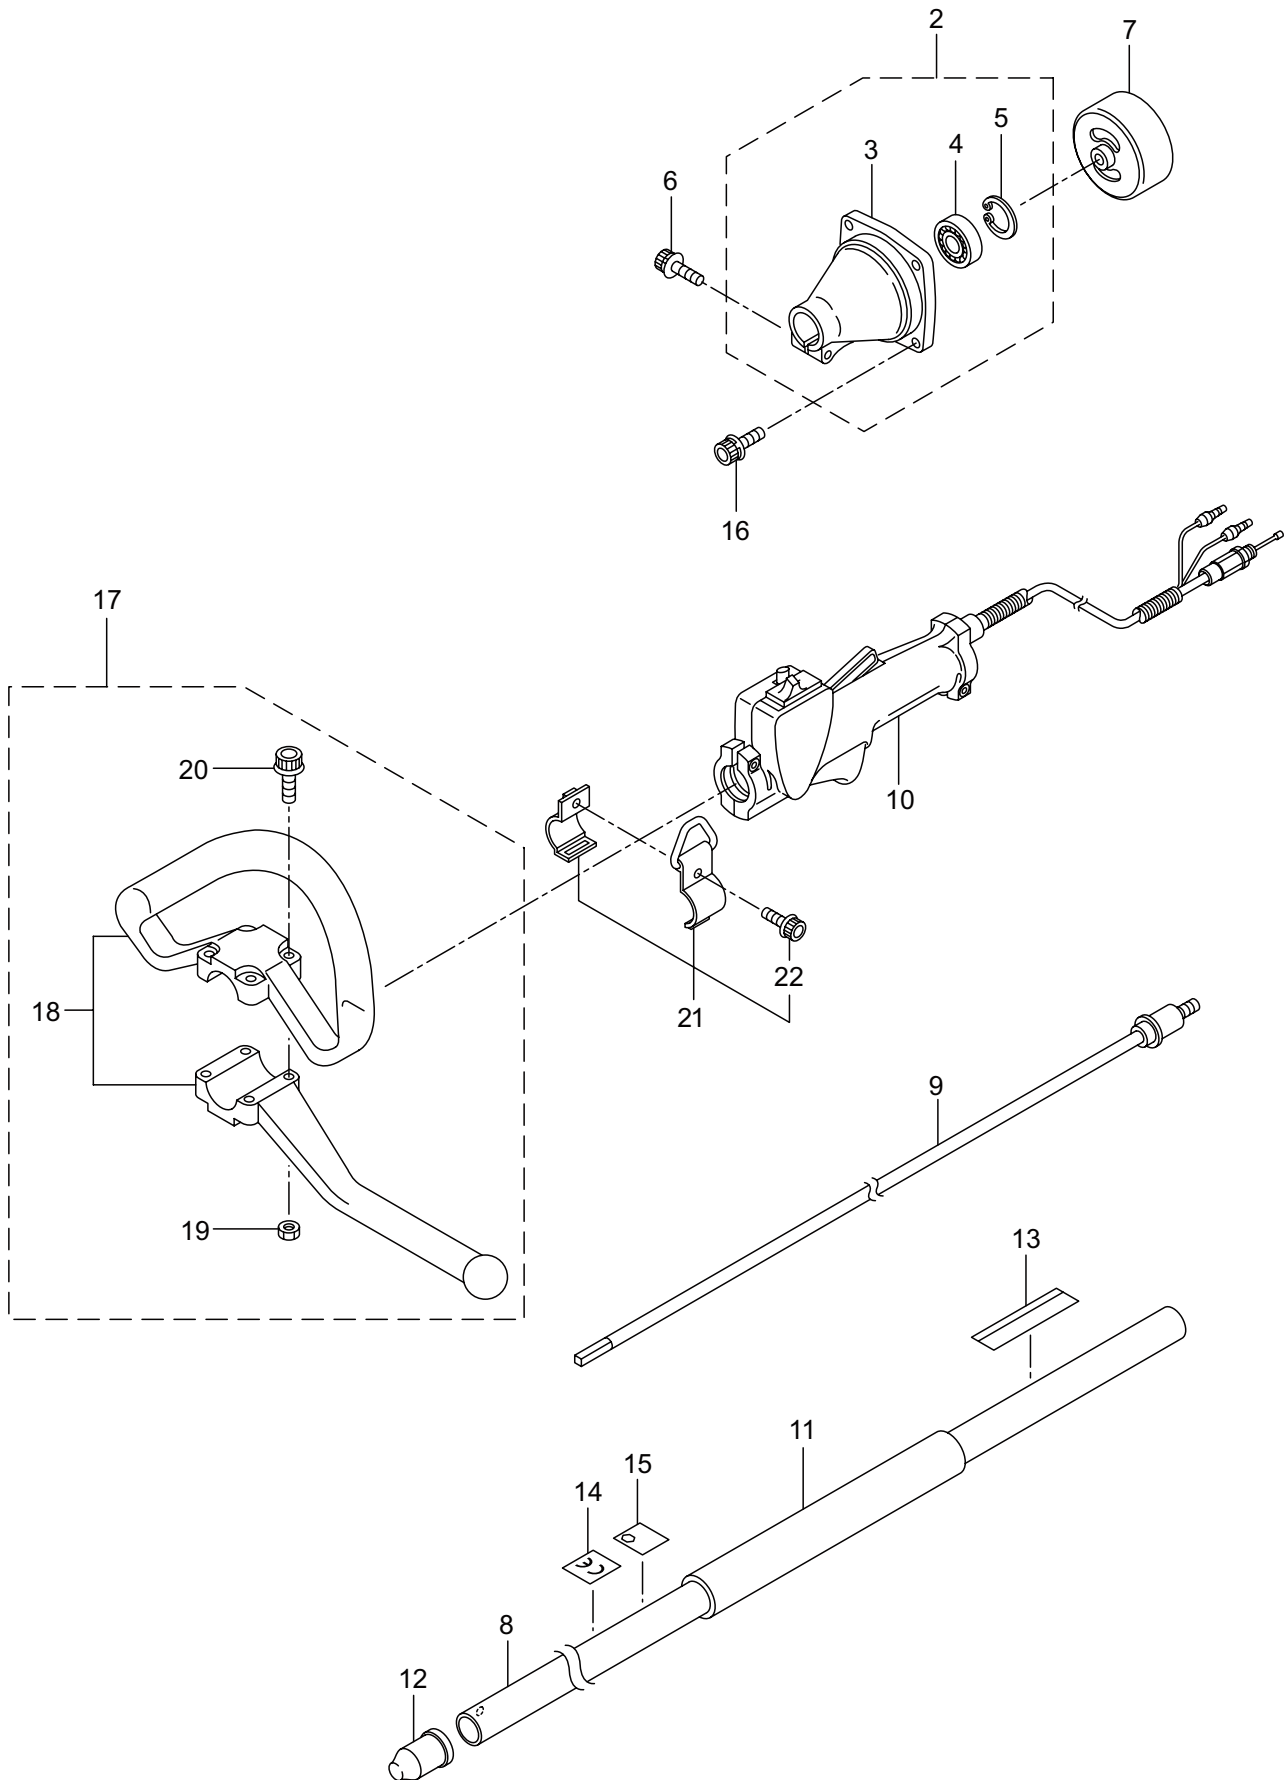

PARTS LIST

AHT2630D-L

CONTENTS

1. MAIN BODY	1 ~ 2
2. GEARCASE	3 ~ 6
3. ENGINE	7 ~ 10
4. CARBURETOR, FUEL TANK	11 ~ 12
5. ACCESSORIES	13 ~ 14

2016. 11.

MARUYAMA

P/N 524181-2

1. AHT2630D-L
MAIN BODY

Ref. No.	Part No.	Part Name	Q'ty	Remarks
1-1	364568	AHT2630D-L	1	
1-2	219602	Clutch Case Ass'y	1	Incl.3-5
1-3	219465	Clutch Case	1	
1-4	016405	Bearing	1	#6200ZZ
1-5	013825	Snap Ring	1	#30
1-6	261246	Cap Screw	1	M5x25
1-7	229091	Clutch Drum	1	
1-8	224643	Driveshaft Tube	1	24xt1.6x1450
1-9	224644	Driveshaft Ass'y	1	
1-10	235078	Throttle Trigger	1	
1-11	238190	Grip	1	20x32x350L
1-12	215350	Cap	1	
1-13	238134	Label	1	AHT2630D
1-14	237626	Label	1	CE
1-15	231468	Label	1	108dBA
1-16	261250	Cap Screw	4	M5x20
1-17	231955	Loop Handle Ass'y	1	Incl.18-20
1-18	225699	Loop Handle	1	
1-19	081027	Nut	4	M5
1-20	215608	Cap Screw	4	M5x30x16
1-21	215533	Hanging Bracket Ass'y	1	Incl.22
1-22	261762	Cap Screw	1	M5x14