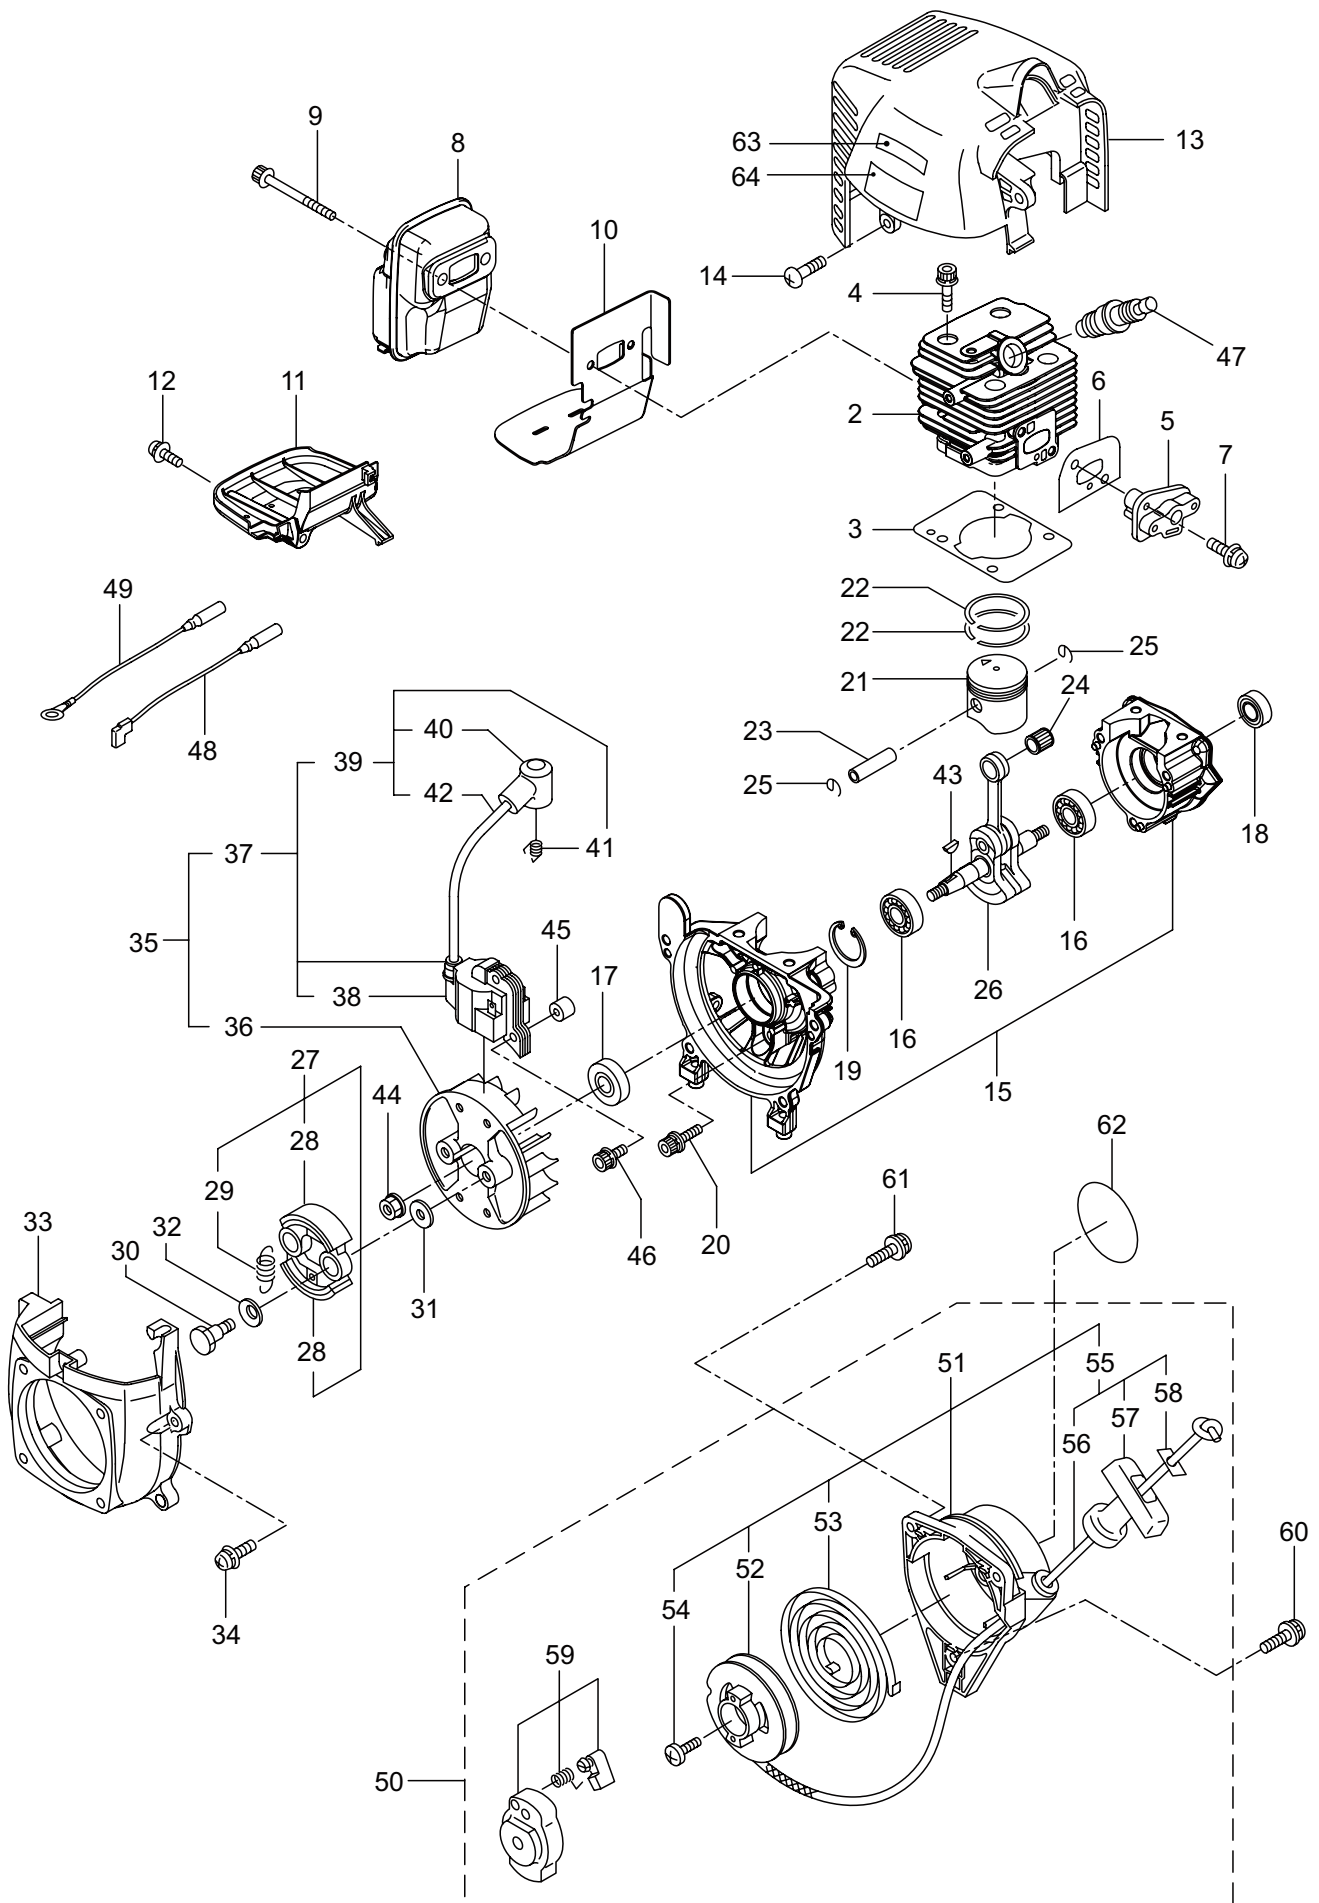

3. AHT2630D-L ENGINE

Ref. No.	Part No.	Part Name	Q'ty	Remarks
3-1	859839	Engine	1	EE262/01
3-2	273153	Cylinder	1	
3-3	282330	Gasket	1	
3-4	261250	Cap Screw	4	M5x20
3-5	282579	Insulator	1	
3-6	267049	Gasket	1	
3-7	269826	Screw	2	M5x25
3-8	276315	Muffler Ass'y	1	
3-9	266402	Cap Screw	2	M5x55
3-10	273147	Gasket	1	
3-11	273618	Under Cover	1	
3-12	269827	Screw	1	M5x16
3-13	276319	Top Cover	1	
3-14	280144	Tapping Screw	1	
3-15	273673	Crankcase	1	
3-16	280488	Bearing	2	PPL 6001
3-17	261492	Oil Seal	1	ISCD12287
3-18	261386	Oil Seal	1	ISCD12227
3-19	055185	Snap Ring	1	#28
3-20	261612	Cap Screw	3	M5x30
3-21	273155	Piston	1	
3-22	261496	Piston Ring	2	(2)Required
3-23	261497	Piston Pin	1	
3-24	261037	Bearing,Needle	1	KBK8x11x11.8x1
3-25	261576	Clip,Piston	2	
3-26	282323	Crankshaft/Conn.Rod Ass'y	1	
3-27	269168	Clutch Ass'y	1	Incl.28,29
3-28	269169	Clutch Shoe	2	(2)required
3-29	269173	Spring, Clutch	1	
3-30	269647	Clutch Bolt	2	
3-31	269175	Washer	2	6.1x15x1.6
3-32	261777	Wave Washer	2	
3-33	283386	Fan Cover	1	
3-34	269831	Screw	4	M5x20
3-35	282692	Magneto Ass'y	1	Incl.36-42
3-36	261356	Rotor/Fan	1	
3-37	282693	Ignition Coil Ass'y	1	Incl.38-42
3-38	267401	Coil	1	
3-39	282694	Spark Plug Wire Ass'y	1	Incl.40-42
3-40	261074	Plug Boot	1	
3-41	261075	Connector	1	
3-42	282695	Spark Plug Wire	1	
3-43	261076	Woodruff Key	1	3x10
3-44	261417	Nut,Rotor	1	M8
3-45	280381	Spacer	2