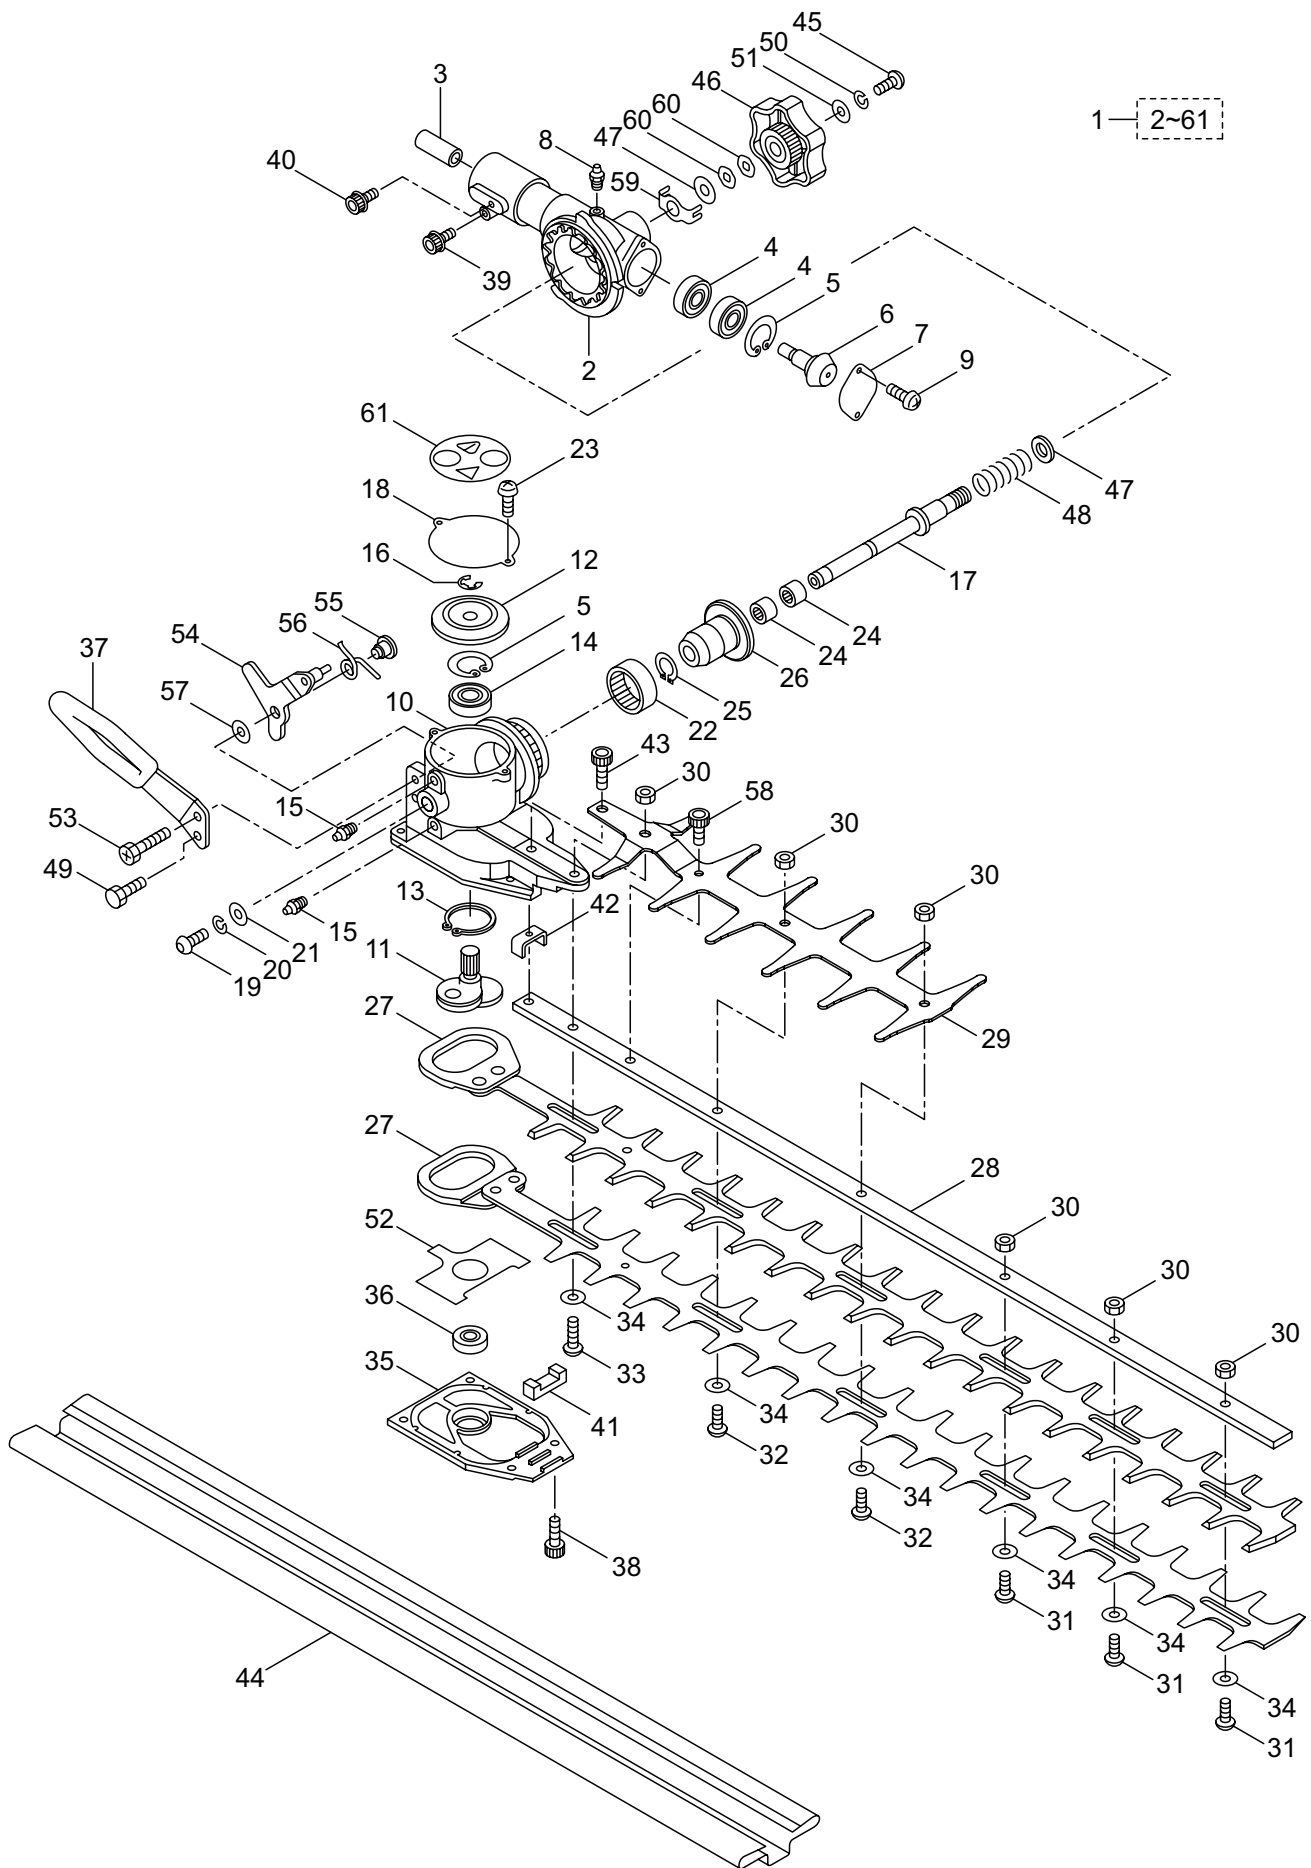

2. AHT2630D-L
GEARCASE

Ref. No.	Part No.	Part Name	Q'ty	Remarks
2-1	237090	Trimmer Ass'y	1	Incl.2-61
2-2	407312	Joint Case	1	
2-3	631779	Joint	1	
2-4	407313	Bearing	2	
2-5	631757	Snap Ring	2	RTW26
2-6	407314	Bevel Gear	1	
2-7	407315	Cover	1	
2-8	580766	Grease Nipple	1	M6
2-9	631753	Screw	2	M4x8
2-10	407316	Gearcase	1	
2-11	407317	Crankshaft	1	
2-12	407318	Bevel Gear	1	
2-13	631759	Snap Ring	1	STW28
2-14	582443	Bearing	1	#6000 2RS
2-15	580766	Grease Nipple	2	M6
2-16	631755	Snap Ring	1	ETW6
2-17	407319	Shaft	1	
2-18	407320	Cover	1	
2-19	407321	Screw	1	M6x16
2-20	631749	Spring Washer	1	M6
2-21	582436	Washer	1	M6
2-22	407322	Bearing	1	
2-23	631753	Screw	2	M4x8
2-24	407323	Bearing	2	
2-25	407324	Snap Ring	1	
2-26	407325	Bevel Gear	1	
2-27	407326	Blade	2	
2-28	407327	Guide Plate	1	
2-29	237226	Blade Guard	1	
2-30	580764	U-Nut	6	M6
2-31	631765	Screw	3	L17
2-32	631764	Screw	2	L19
2-33	407328	Screw	1	L26
2-34	991913	Washer	6	
2-35	407329	Low Case	1	
2-36	631771	Bearing	1	#608 2RS
2-37	407330	Handle	1	
2-38	407331	Bolt	4	M5x14
2-39	631778	Cap Screw	1	M5x25
2-40	631777	Cap Screw	1	M5x12
2-41	407332	Felt	1	
2-42	407333	Plate	1	
2-43	407334	Bolt	1	M5x16
2-44	407335	Cover of Blade	1	
2-45	407336	Screw	1	M6x12